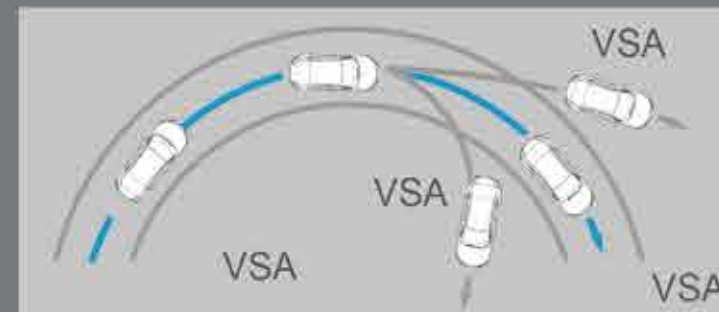

VEHICLE STABILITY ASSIST (VSA)

During an oversteer or understeer condition, VSA can brake individual wheels and/or reduce engine power to help restore your intended course.