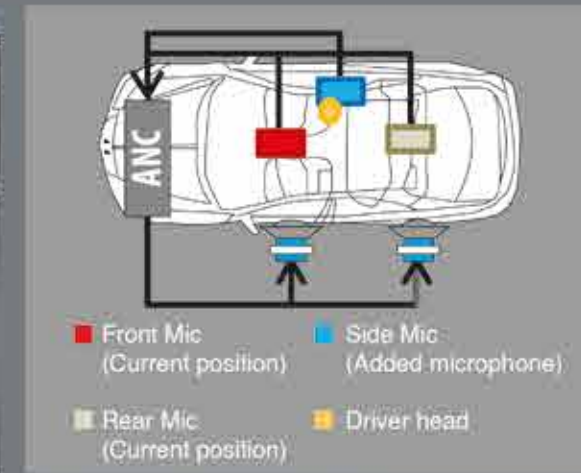

LANE WATCH

A small camera is mounted on the side view mirror, enhancing the side view while reducing blind spots for safer lane changing.

MULTI-ANGLE REVERSING CAMERA

See more of what's behind you with the multi-angle rearview camera with guidelines, standard on every Accord.

SRS

SUPPLEMENT RESTRAINT SYSTEM

AIRBAGS

6 i-SRS airbags make sure all passengers are provided with optimal safety.

AUTO RAIN SENSORS

This automatically senses rain and evaporates water droplets.

ACTIVE NOISE CONTROL (ANC)